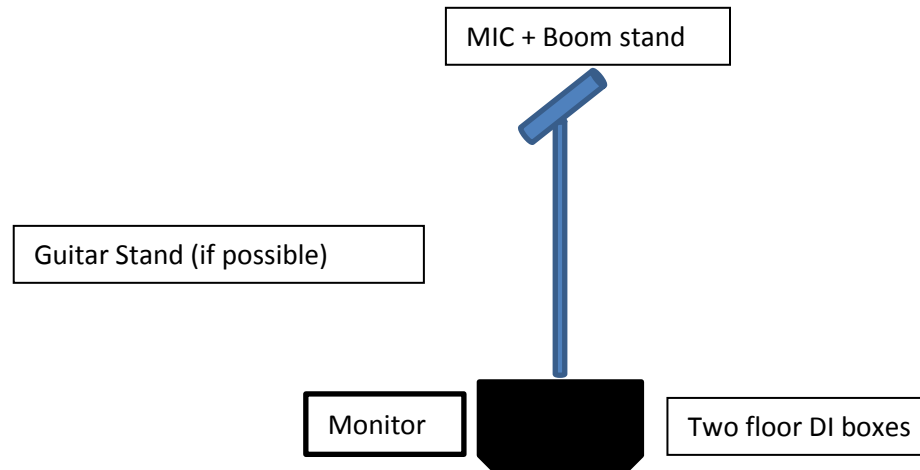

SEAMIE O'DOWD TECH SPEC

Seamie O'Dowd Stage Plan

Sound spec;

- 1 mic
- 1 boom stand
- 2 DI boxes
- 1 Floor monitor
- PA powerful enough for room/ venue.
- 1 monitor mix
- 1 guitar stand (not essential)

Lighting/ Visual Spec

- Simple wash of light.
- Dark background possibly most suitable but not essential.